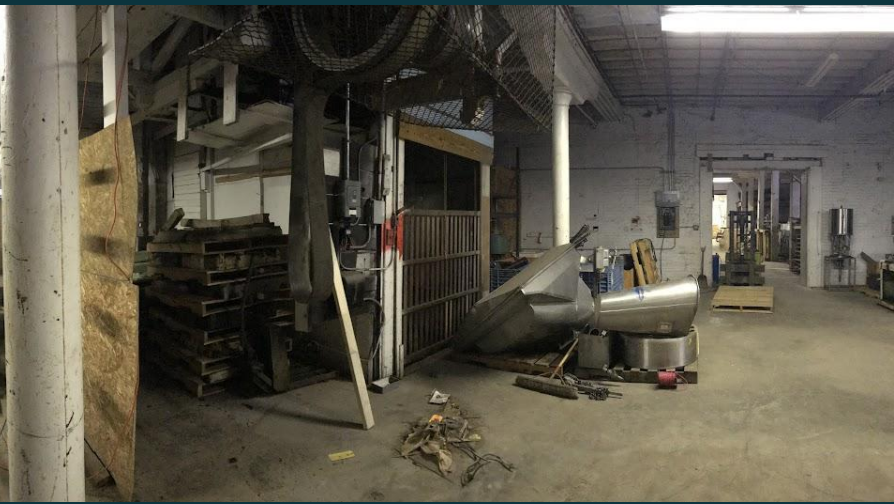

Downtown
Ludington
LIHTC
& Senior

Ludington
Daily News

Lofts on Rowe

Loomis St 4-Plex

Rental Rehabilitation

Shelby Trails

The Village Flats

NEW 20-UNIT HOUSING DEVELOPMENT
THE VILLAGE FLATS